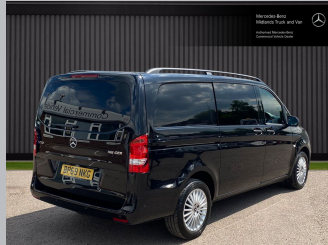

2020(69) Mercedes-Benz Vito 116
 CREW PREMIUM L2
 Price £25,995 + VAT

Features:

This is the manufacturer's list specification for this model, please verify the details when you view the vehicle. The list below will not include any additional options fitted to the vehicle or modifications.

Interior

- Roof rails
- 7 J x 17 light-alloy wheels- 20-spoke design
- Comfort co-driver's seat
- 3-seater comf. bench 1st row w. folding outer seat
- Weight variant 3.200 kg
- obsidian black metallic

Specification:

Additional Description:

24 months warranty, Next MOT due 16/01/2023, Full dealership history, Clean bodywork, Black Cloth interior - Excellent Condition, Tyre condition Excellent, 4x2, 5 seats, Metallic Black, 1 owner, Upgrades - Roof Rails, Gross Vehicle Weight Uprated - 3.2t, 17in Alloy Wheels - 20-spoke Design, Comfort Co-Driver Seat, 3-seater comfort bench 1st row w. folding outer seat, Obsidian black metallic, Standard Features - ASR - Anti-Slip Regulation, ATTENTION Assist, Active Parking Assist Including PARKTRONIC, Air Conditioning TEMPMATIC, Anti-Theft Protection Package, Audio 15, Co-Driver Airbag, Comfort Driver Seat, Comfort Overhead Control Panel, Cruise Control, Doors - Twin Sliding Side - Glazed, EBD - Electronic Brakeforce Distribution, Electrically Foldable Door Mirrors, Electromechanical Steering, Front Fog Lights, Halogen Fog Lights, Heat Insulating Glass, Leather Steering Wheel - Gear Knob and Gaiter, Lighting - Headlight Assistant, Pre-installation for Becker MAP PILOT, Remote Central Locking, Reversing Camera, Seating - Lumbar Support for Driver Seat, Shaded Glass in Rear - Black Glass, Tyre Pressure Monitoring - Wireless, Wood Load Flooring, USED APPROVED VEHICLE, Part Exchange Welcome, Finance Available On Request Subject To Status, Contact Michele Keane On: 07585 987 768 or 01902 867 070, £25,995 +VAT