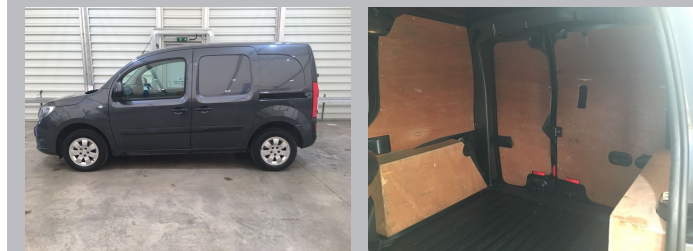

2016(16) Mercedes-Benz Citan 111 CDI

Price £7,450 + VAT

Features:

This is the manufacturer's list specification for this model, please verify the details when you view the vehicle. The list below will not include any additional options fitted to the vehicle or modifications.

Specification:

Registration Number	BG16PVV
Registration Date	2016
Odometer	60,072 miles
Exterior Colour	GREY
Transmission	Manual
Fuel Type	Diesel
Engine Size	1.5 L
Body Style	Panel Van

Security

- Cruise control
- Start off assist

Exterior

- Alloy wheels 15 Inch
- Barn doors
- Daytime running lights
- Side loading door - left
- Side loading door - right

Interior

- Air conditioning - manual
- Appearance Pack
- Aux in
- Auxilliary heating
- Blue efficiency
- Bluetooth
- Cargo pack
- Central locking
- Electric windows
- Electrically adjusted and heated mirrors
- Lashing rings
- Long
- Multi-function steering wheel
- Ply lining
- Power steering
- Remote control for keys
- Stereo